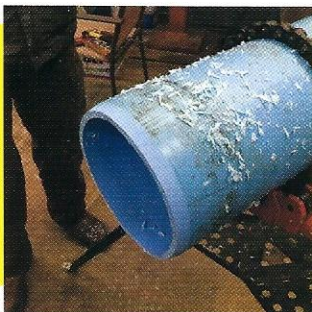

PIPE TOOLS & VISES
SINCE 1896

CORDLESS POWER PIPE BEVELER

Features

- Cordless power tool deburrs and bevels plastic pipe quickly.
- Adjustable CPB beveler creates 15° external bevel, up to 5/8" long on plastic pipe.
- Long-lasting carbide router bit with four flutes and high RPMs for fast, smooth cuts.
- Ideal for large diameter plastic pipe.